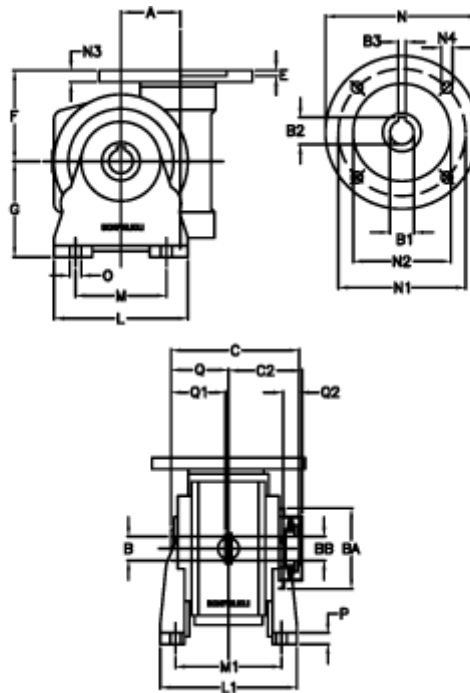

Article number: 390204407032216
 Description: Worm Gear with Torque Limiter
 VF 44-L1-V-70-P63B5

Measures

a	= 44.60	C2	= 48	M1	= 81.0	Q	= 32.0
B	= 18	Description	= VF 44V-xx-63B5	N	= 140	Q1	= 32
B1 E7	= 11	E	= 2.0	N1	= 115	Q2	= 12
B2	= 12.8	F	= 65	N2	= 95		
B3 H9	= 4	g	= 72	N3	= 10.5		
BA	= 40	L	= 90	N4	= 9,5		
BB H7	= 11	L1	= 98.0	O	= 8.5		
C	= 79	m	= 52	P	= 10		